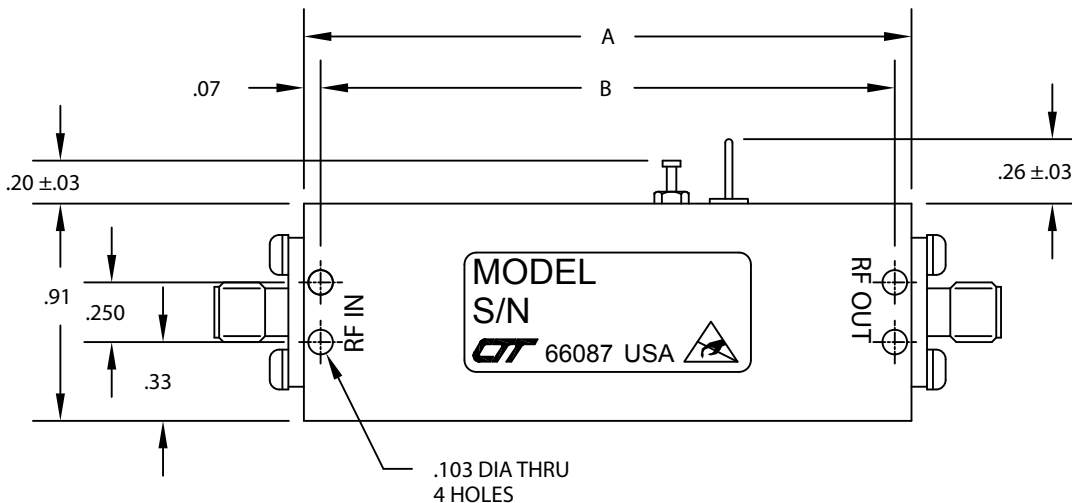

# AB Series

MODEL	DIM A	DIM B
AB2	1.270	1.130
AB3	1.525	1.385
AB4	1.780	1.640
AB5	2.035	1.895
AB6	2.290	2.150
AB7	2.545	2.405

**NOTES:**

1. ALL DIMENSIONS ARE IN INCHES.
2. CTT DRAWING 105018879.

5870 Hellyer Ave, Suite 70, San Jose, CA 95138