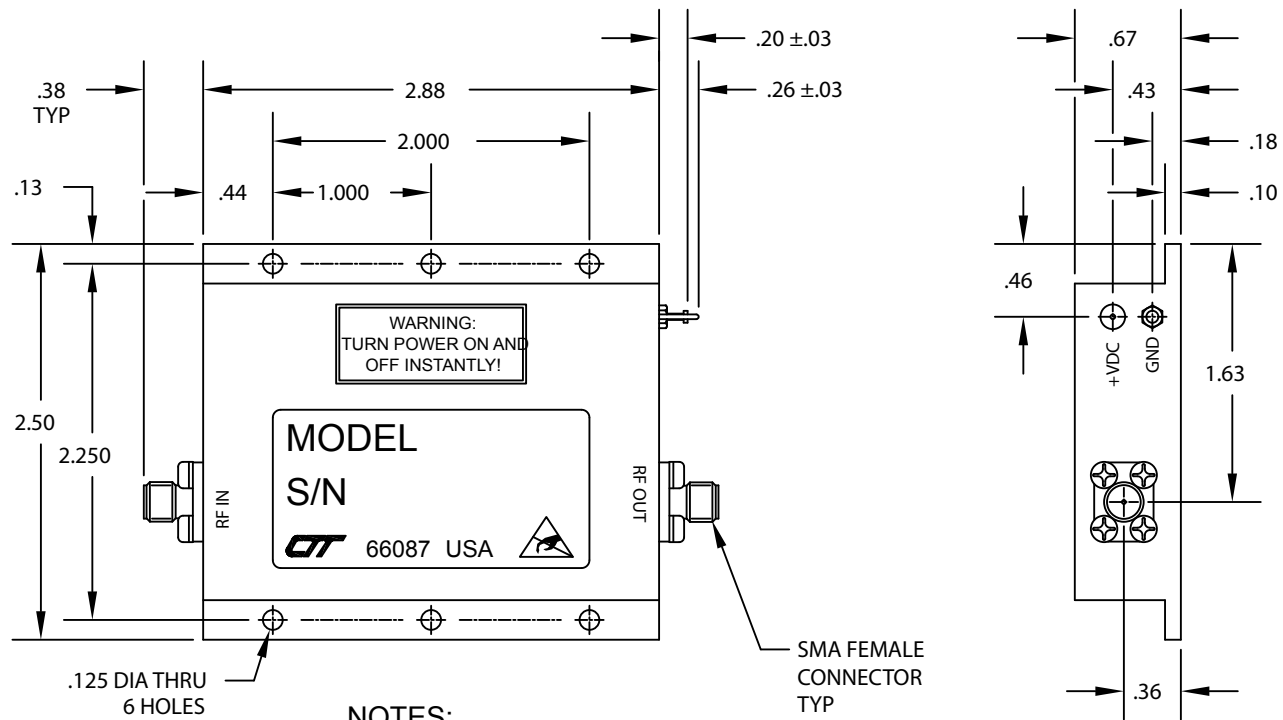

PDX8

- NOTES:**
1. ALL DIMENSIONS ARE IN INCHES.
 2. CTT DRAWING 105012384.

5870 Hellyer Ave, Suite 70, San Jose, CA 95138
 Tel: (408) 541-0596 Fax: (408) 541-0794
 Email: ctt_sales@kratosdefense.com
 Website: www.cttinc.com