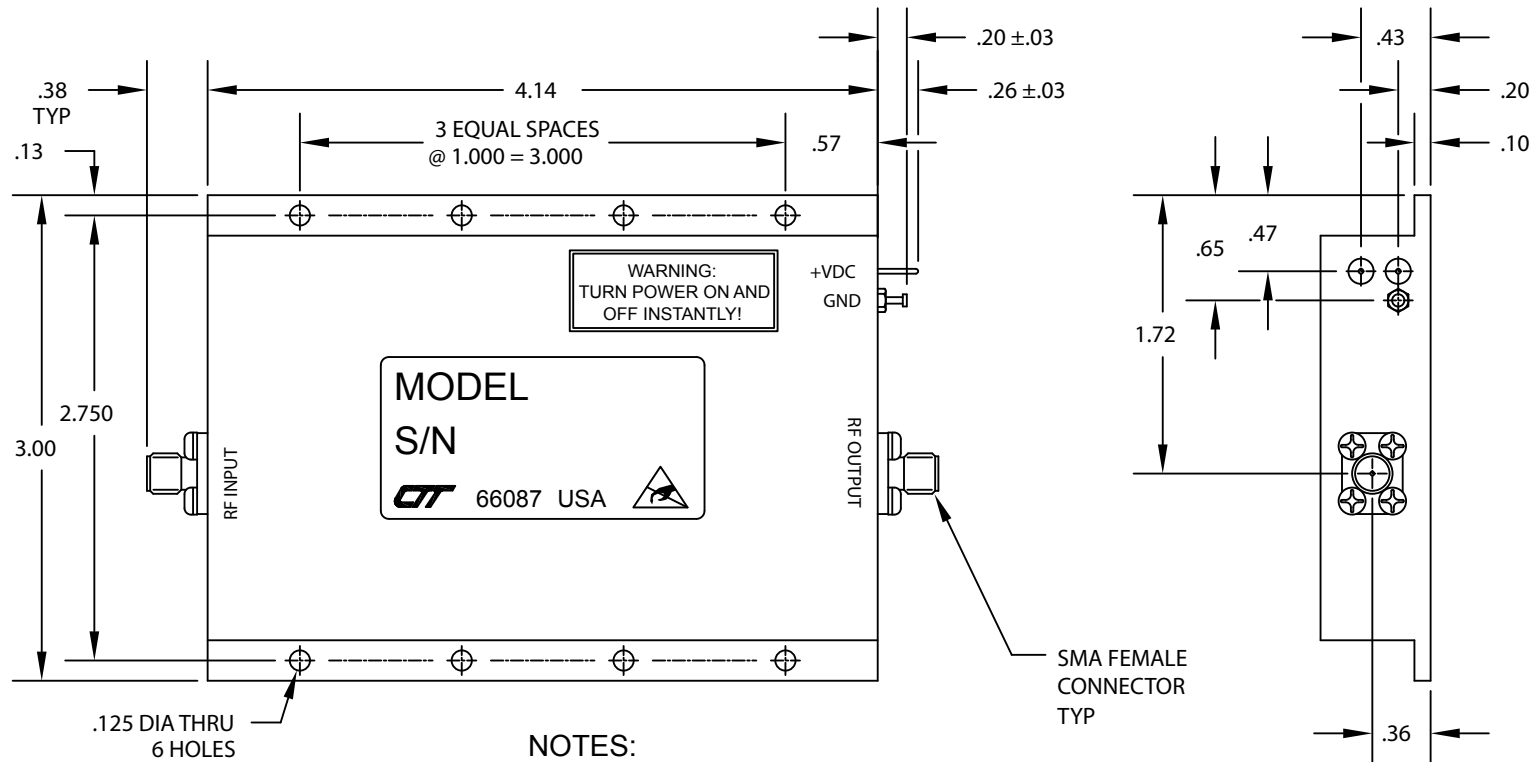

PQX12

- NOTES:**
1. ALL DIMENSIONS ARE IN INCHES.
 2. CTT DRAWING 105011657.

5870 Hellyer Ave, Suite 70, San Jose, CA 95138
 Tel: (408) 541-0596 Fax: (408) 541-0794
 Email: ctt_sales@kratosdefense.com
 Website: www.cttinc.com