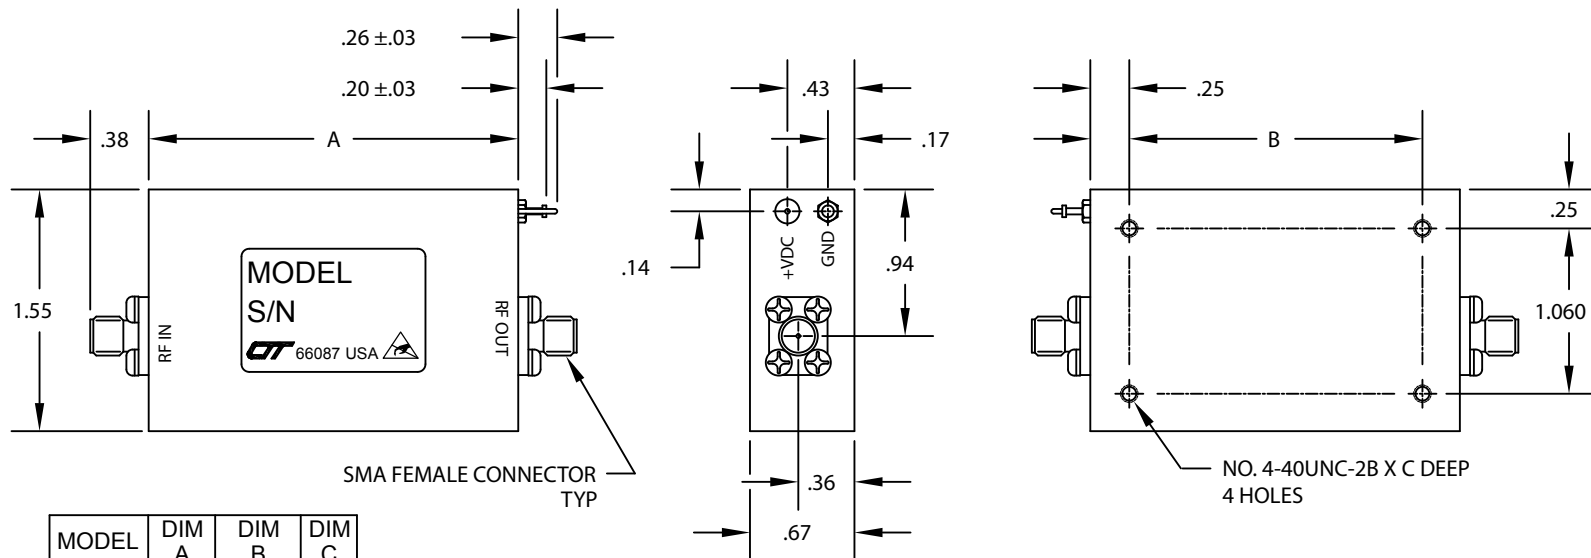

HDX Series

MODEL	DIM A	DIM B	DIM C
HDX6	2.37	1.880	.10
HDX8	2.88	2.390	.15
HDX10	3.39	2.900	.15
HDX12	3.90	3.410	.15

- NOTES:
1. ALL DIMENSIONS ARE IN INCHES.
 2. CTT DRAWING 105007440

5870 Hellyer Ave, Suite 70, San Jose, CA 95138
 Tel: (408) 541-0596 Fax: (408) 541-0794
 Email: ctt_sales@kratosdefense.com
 Website: www.cttinc.com