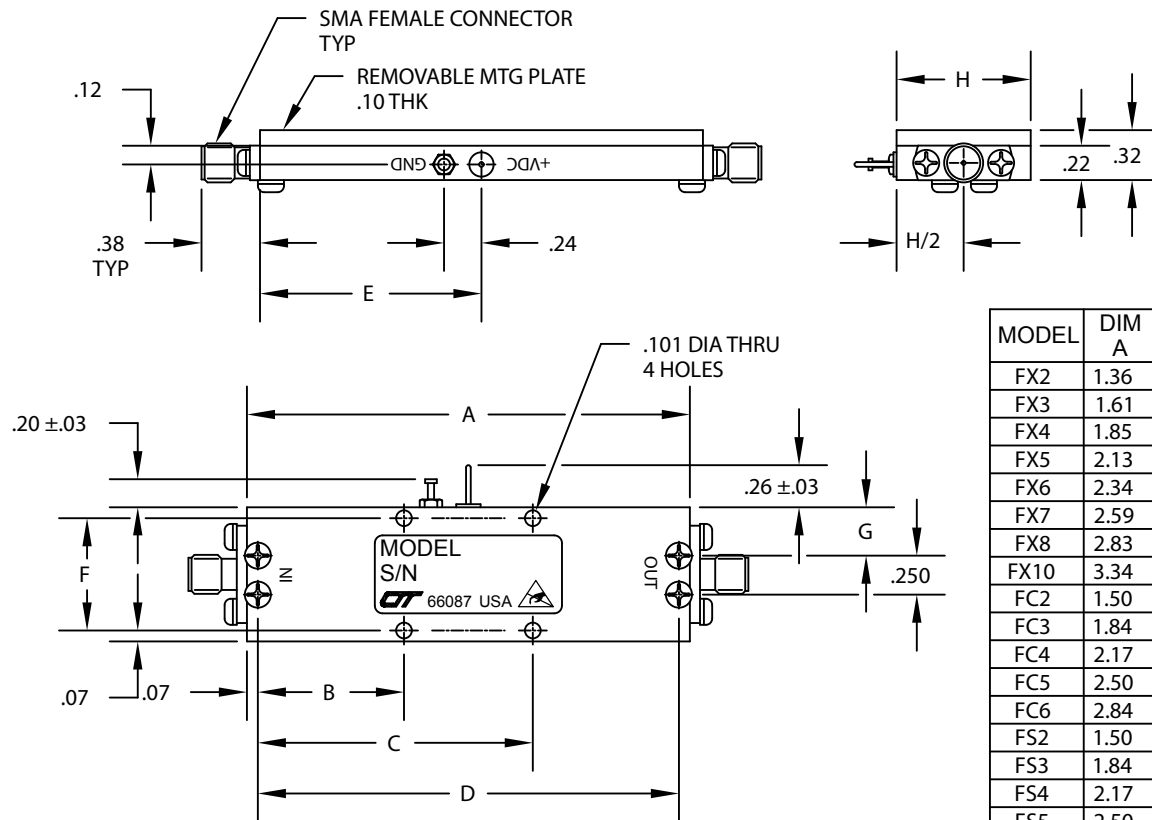

FX/FC/FS Series

MODEL	DIM A	DIM B	DIM C	DIM D	DIM E	DIM F	DIM G	DIM H
FX2	1.36	.235	.985	1.22	.68	.520	.20	.66
FX3	1.61	.235	1.235	1.47	.81	.520	.20	.66
FX4	1.85	.235	1.475	1.71	.93	.520	.20	.66
FX5	2.13	.235	1.745	1.98	1.06	.520	.20	.66
FX6	2.34	.235	1.965	2.20	1.17	.520	.20	.66
FX7	2.59	.235	2.215	2.45	1.30	.520	.20	.66
FX8	2.83	.235	2.455	2.69	1.42	.520	.20	.66
FX10	3.34	.235	2.965	3.20	1.67	.520	.20	.66
FC2	1.50	.267	1.093	1.36	.75	.620	.26	.76
FC3	1.84	.380	1.315	1.70	.92	.620	.26	.76
FC4	2.17	.602	1.428	2.03	1.09	.620	.26	.76
FC5	2.50	.767	1.593	2.36	1.25	.620	.26	.76
FC6	2.84	.937	1.763	2.70	1.42	.620	.26	.76
FS2	1.50	.267	1.093	1.36	.75	.720	.31	.86
FS3	1.84	.380	1.315	1.70	.92	.720	.31	.86
FS4	2.17	.602	1.428	2.03	1.09	.720	.31	.86
FS5	2.50	.767	1.593	2.36	1.25	.720	.31	.86
FS6	2.84	.937	1.763	2.70	1.42	.720	.31	.86

- NOTES:
1. ALL DIMENSIONS ARE IN INCHES.
 2. CTT DRAWING 105007879.
 3. REMOVABLE BASEPLATE IS ALSO AVAILABLE IN .19 THICKNESS (CTT DRAWING 105007880).

5870 Hellyer Ave, Suite 70, San Jose, CA 95138

Tel: (408) 541-0596 Fax: (408) 541-0794