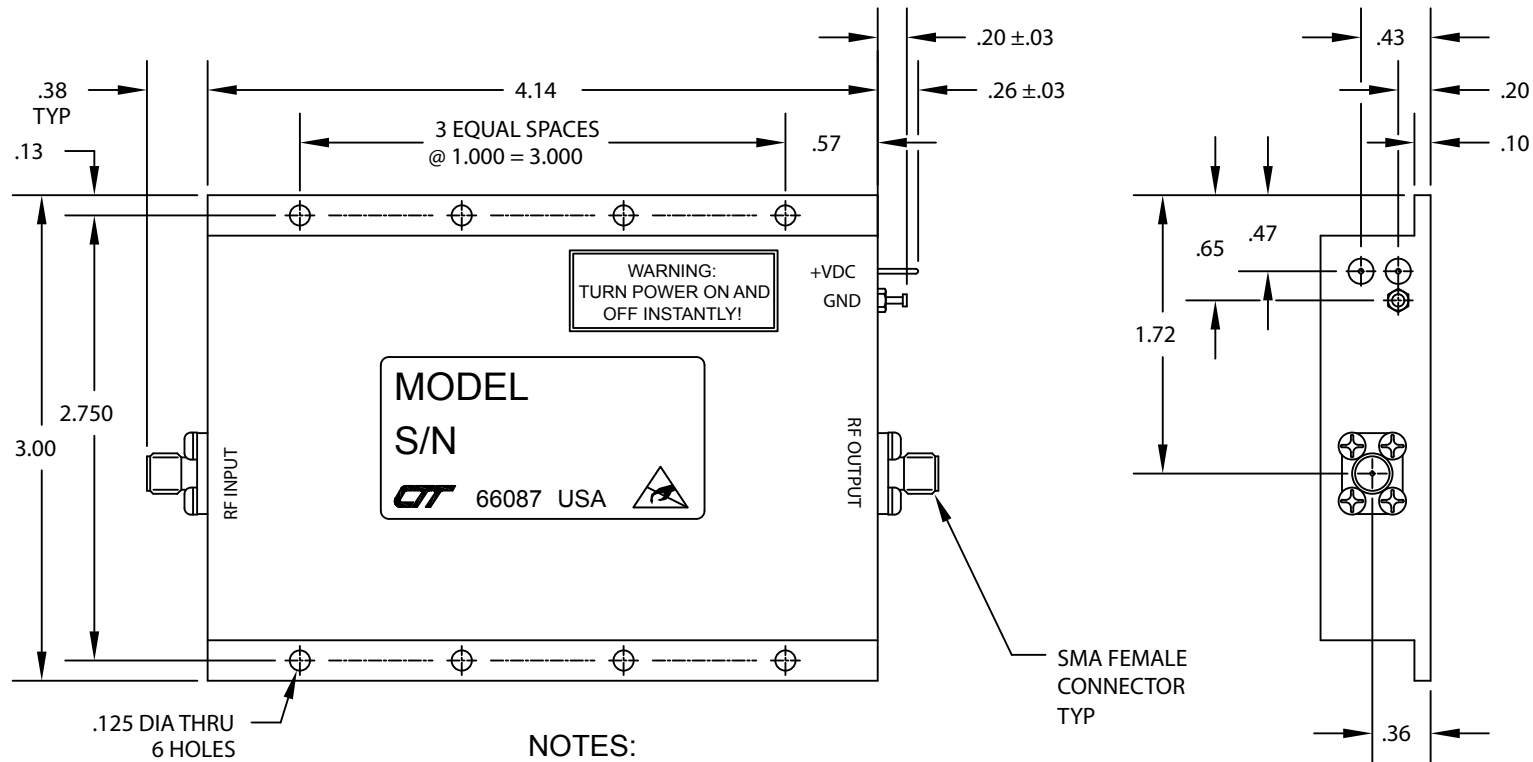

PQX12

- NOTES:**
1. ALL DIMENSIONS ARE IN INCHES.
 2. CTT DRAWING 105011657.

5870 Hellyer Avenue, Suite 70 • San Jose • California 95138
 Phone: 408-541-0596 • Fax: 408-541-0794
 www.cttinc.com • E-mail: sales@cttinc.com