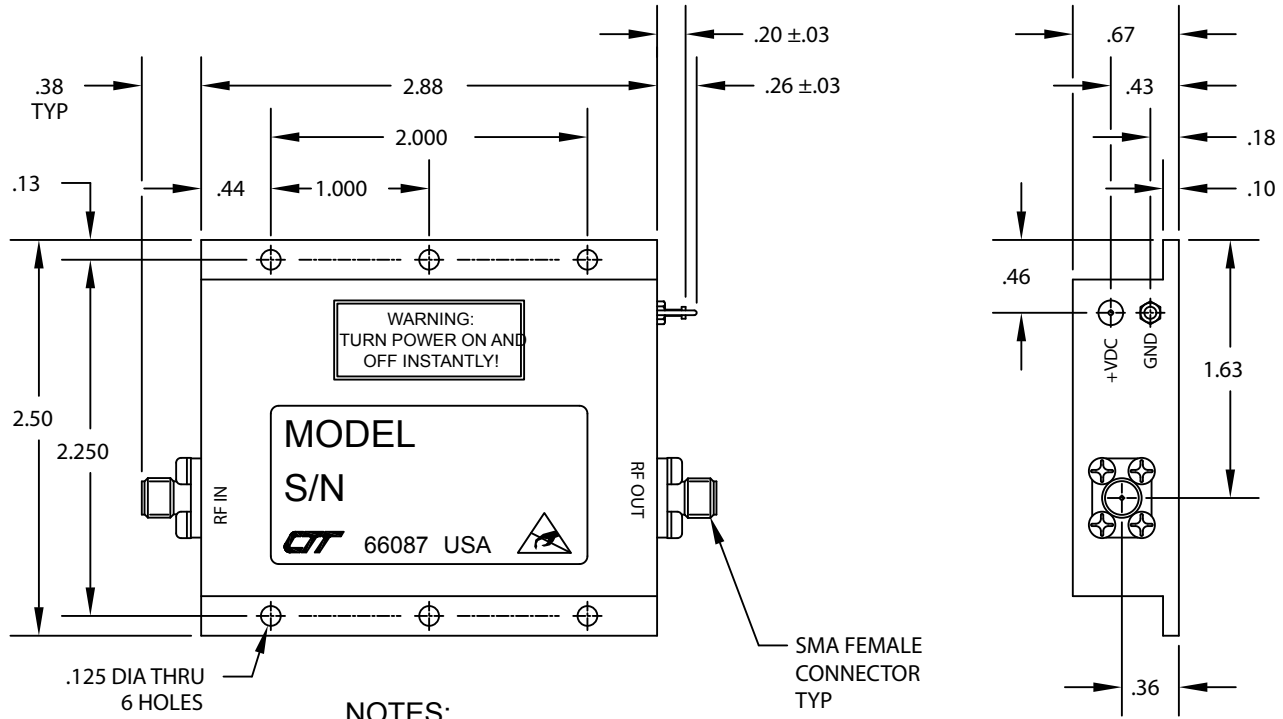

PDX8

- NOTES:
1. ALL DIMENSIONS ARE IN INCHES.
  2. CTT DRAWING 105012384.

5870 Hellyer Avenue, Suite 70 • San Jose • California 95138  
 Phone: 408-541-0596 • Fax: 408-541-0794  
 www.cttinc.com • E-mail: sales@cttinc.com