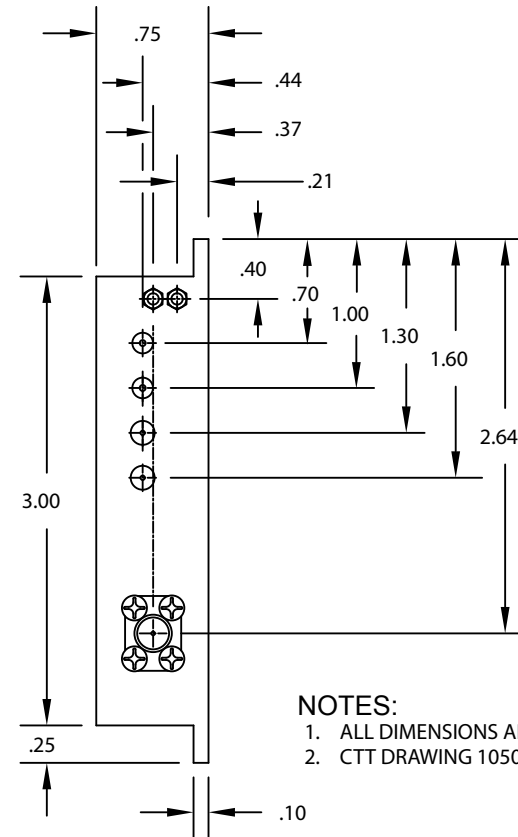

# NDX14A

- NOTES:
1. ALL DIMENSIONS ARE IN INCHES.
  2. CTT DRAWING 105018918-01.

5870 Hellyer Avenue, Suite 70 • San Jose • California 95138  
 Phone: 408-541-0596 • Fax: 408-541-0794  
 www.cttinc.com • E-mail: sales@cttinc.com