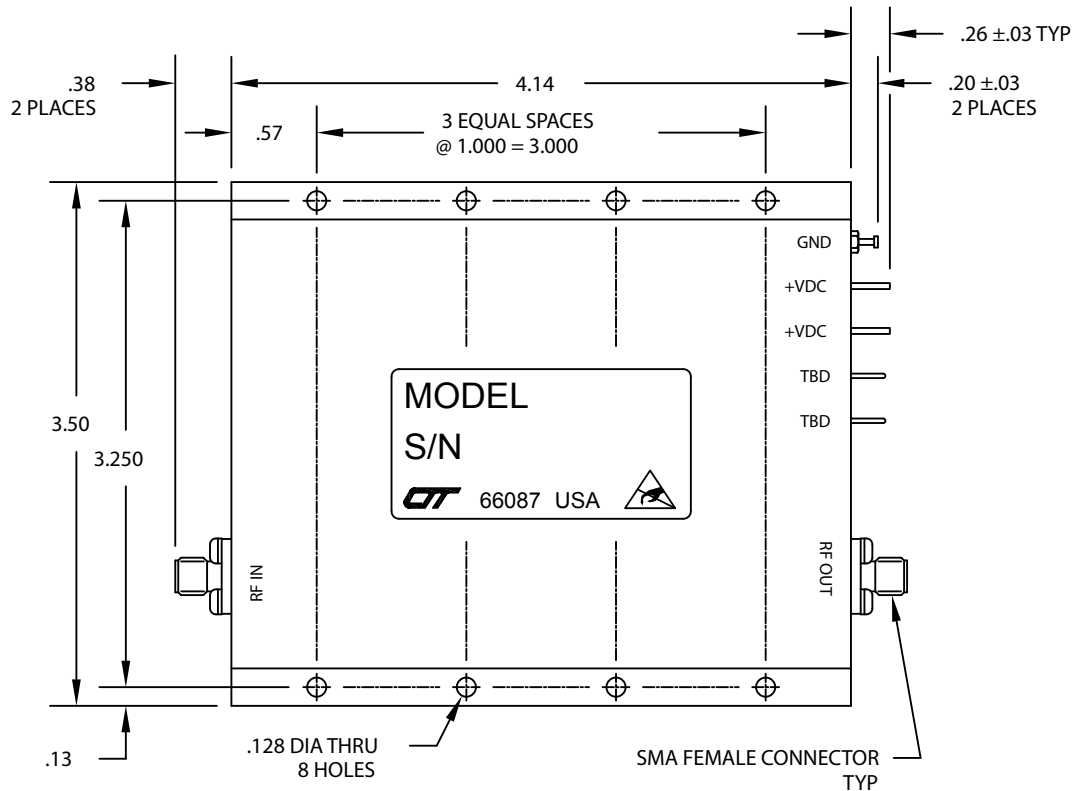

# NDX14A

- NOTES:
1. ALL DIMENSIONS ARE IN INCHES.
  2. CTT DRAWING 105018918-01.

5870 Hellyer Avenue, Suite 70 • San Jose • California 95138  
 Phone: 408-541-0596 • Fax: 408-541-0794  
 www.cttinc.com • E-mail: sales@cttinc.com