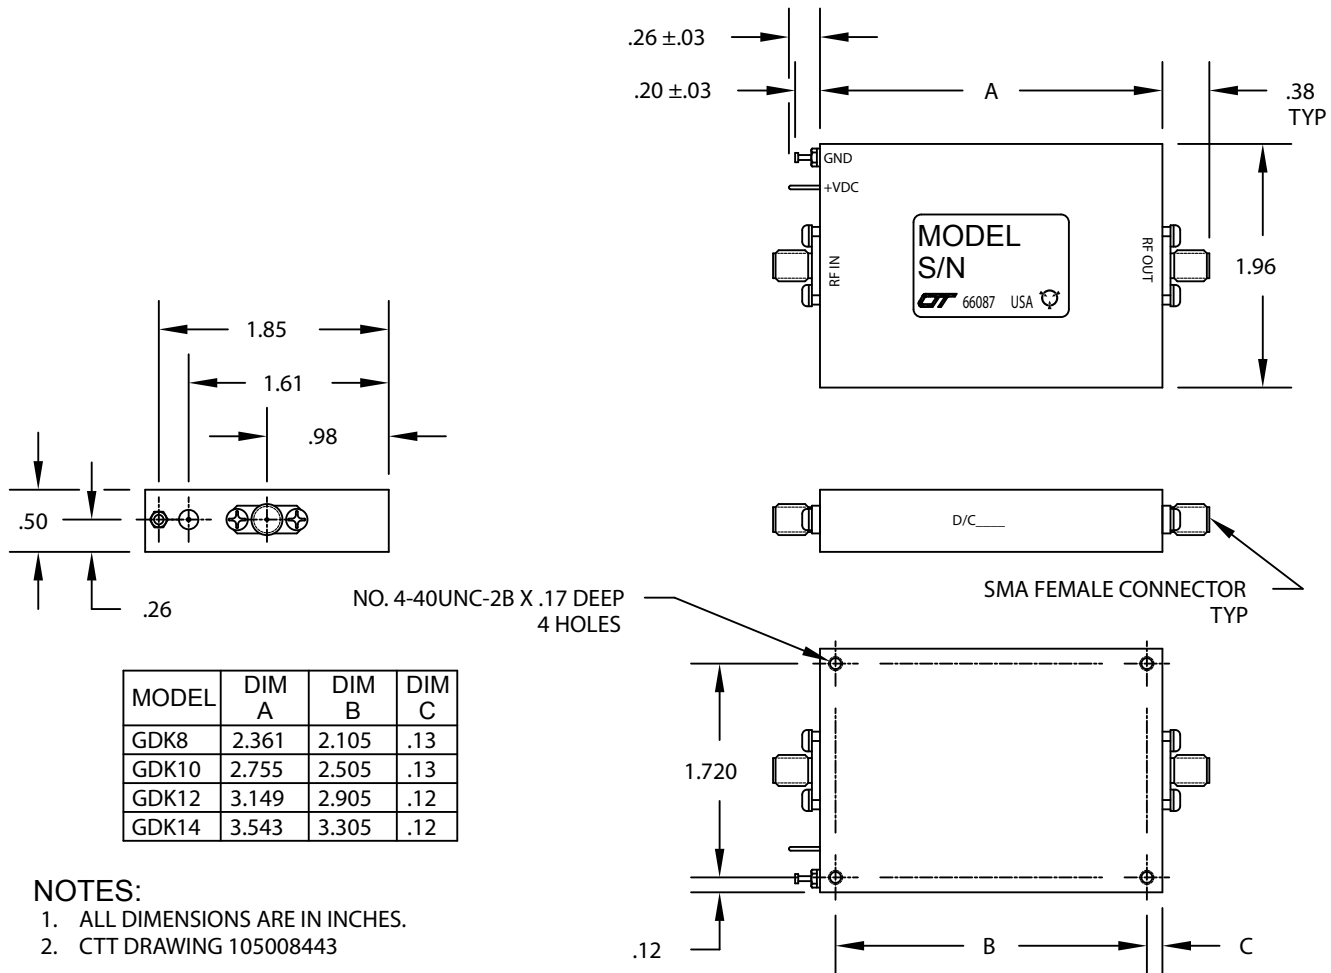

# GDK Series

MODEL	DIM A	DIM B	DIM C
GDK8	2.361	2.105	.13
GDK10	2.755	2.505	.13
GDK12	3.149	2.905	.12
GDK14	3.543	3.305	.12

- NOTES:
1. ALL DIMENSIONS ARE IN INCHES.
  2. CTT DRAWING 105008443

5870 Hellyer Avenue, Suite 70 • San Jose • California 95138  
 Phone: 408-541-0596 • Fax: 408-541-0794  
 www.cttinc.com • E-mail: sales@cttinc.com