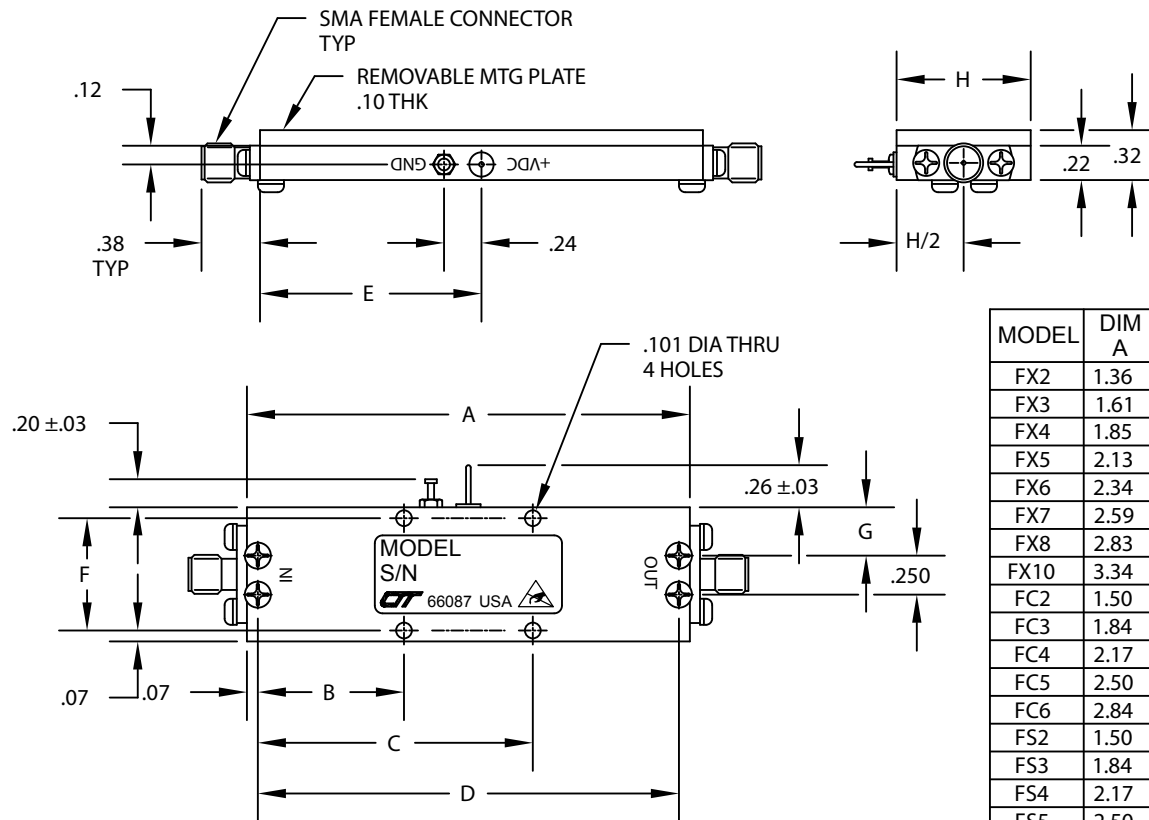

FX/FC/FS Series

MODEL	DIM A	DIM B	DIM C	DIM D	DIM E	DIM F	DIM G	DIM H
FX2	1.36	.235	.985	1.22	.68	.520	.20	.66
FX3	1.61	.235	1.235	1.47	.81	.520	.20	.66
FX4	1.85	.235	1.475	1.71	.93	.520	.20	.66
FX5	2.13	.235	1.745	1.98	1.06	.520	.20	.66
FX6	2.34	.235	1.965	2.20	1.17	.520	.20	.66
FX7	2.59	.235	2.215	2.45	1.30	.520	.20	.66
FX8	2.83	.235	2.455	2.69	1.42	.520	.20	.66
FX10	3.34	.235	2.965	3.20	1.67	.520	.20	.66
FC2	1.50	.267	1.093	1.36	.75	.620	.26	.76
FC3	1.84	.380	1.315	1.70	.92	.620	.26	.76
FC4	2.17	.602	1.428	2.03	1.09	.620	.26	.76
FC5	2.50	.767	1.593	2.36	1.25	.620	.26	.76
FC6	2.84	.937	1.763	2.70	1.42	.620	.26	.76
FS2	1.50	.267	1.093	1.36	.75	.720	.31	.86
FS3	1.84	.380	1.315	1.70	.92	.720	.31	.86
FS4	2.17	.602	1.428	2.03	1.09	.720	.31	.86
FS5	2.50	.767	1.593	2.36	1.25	.720	.31	.86
FS6	2.84	.937	1.763	2.70	1.42	.720	.31	.86

NOTES:

1. ALL DIMENSIONS ARE IN INCHES.
2. CTT DRAWING 105007879.
3. REMOVABLE BASEPLATE IS ALSO AVAILABLE IN .19 THICKNESS (CTT DRAWING 105007880).

5870 Hellyer Avenue, Suite 70 • San Jose • California 95138
 Phone: 408-541-0596 • Fax: 408-541-0794
 www.cttinc.com • E-mail: sales@cttinc.com