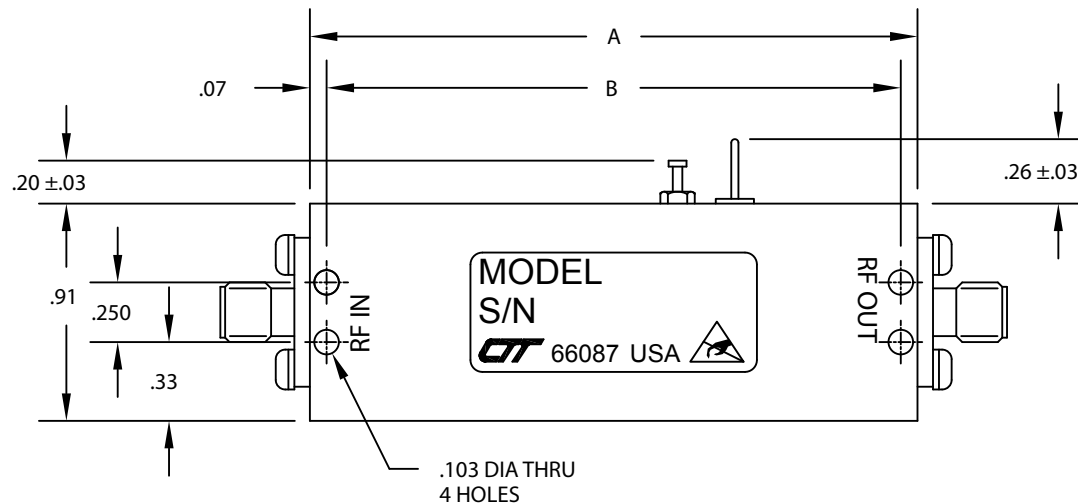

AB Series

MODEL	DIM A	DIM B
AB2	1.270	1.130
AB3	1.525	1.385
AB4	1.780	1.640
AB5	2.035	1.895
AB6	2.290	2.150
AB7	2.545	2.405

NOTES:

1. ALL DIMENSIONS ARE IN INCHES.
2. CTT DRAWING 105018879.

5870 Hellyer Avenue, Suite 70 • San Jose • California 95138
 Phone: 408-541-0596 • Fax: 408-541-0794
 www.cttinc.com • E-mail: sales@cttinc.com