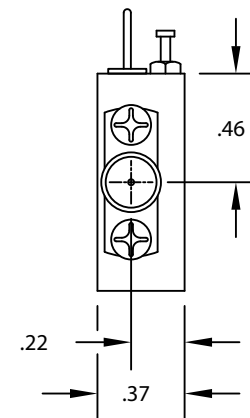

AB Series

MODEL	DIM A	DIM B
AB2	1.270	1.130
AB3	1.525	1.385
AB4	1.780	1.640
AB5	2.035	1.895
AB6	2.290	2.150
AB7	2.545	2.405

NOTES:

1. ALL DIMENSIONS ARE IN INCHES.
2. CTT DRAWING 105018879.

5870 Hellyer Avenue, Suite 70 • San Jose • California 95138
 Phone: 408-541-0596 • Fax: 408-541-0794
 www.cttinc.com • E-mail: sales@cttinc.com